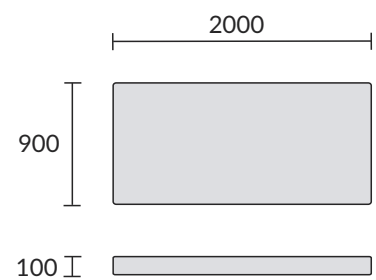

SPESIFIKASI	
Material	Latex.
Upholstery	Manufactured in line using high quality vinyl.
Net Weight	± 16 kg.
Dimensions	± (L)2000x (W)900 x (H)100 mm.

DIMENSIONS (mm) ±

Eff. date : 10-10-2022

EC REP MDSS GmbH
Schiffgraben 41
30175 Hannover, Germany